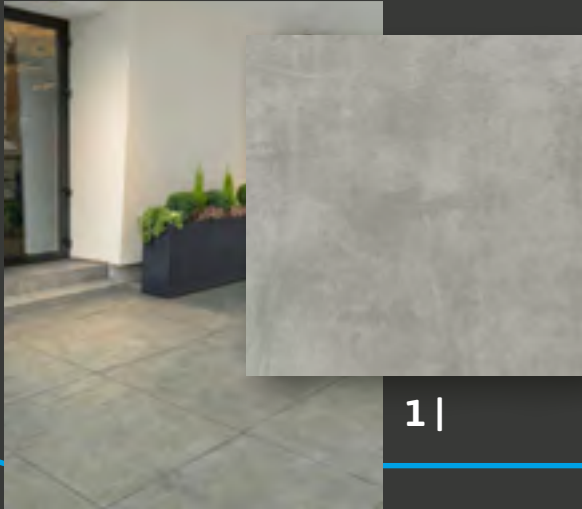

23,50 €/m²

~~25,95 €/m²~~

Terrassenplatte Lap

1 | Modern Urban Style | 100x100x2 | Grey | Art. 6639721

2 | Modern Piazza Lecco | 100x100x2 | Greige | Art. 6895640

~~49,95 €/m²~~

44,96 €/m²

1 |